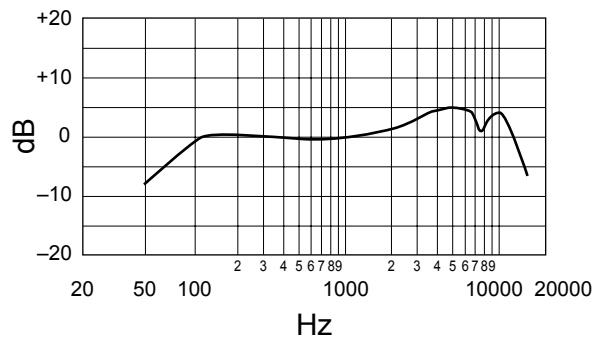

SHURE®
LEGENDARY
PERFORMANCE™

www.shure.com

©2015 Shure Incorporated