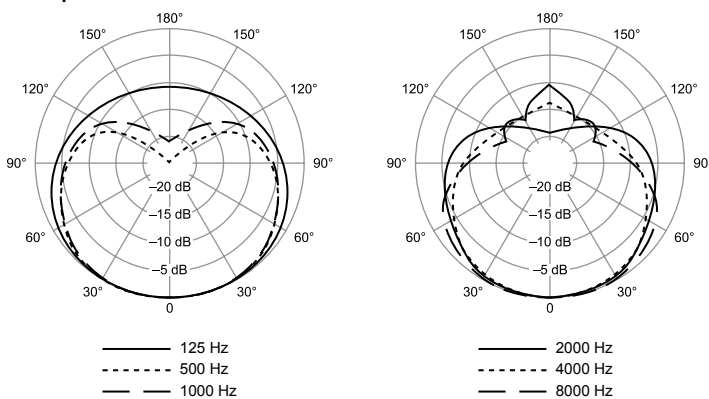

Polar pattern

Frequency response