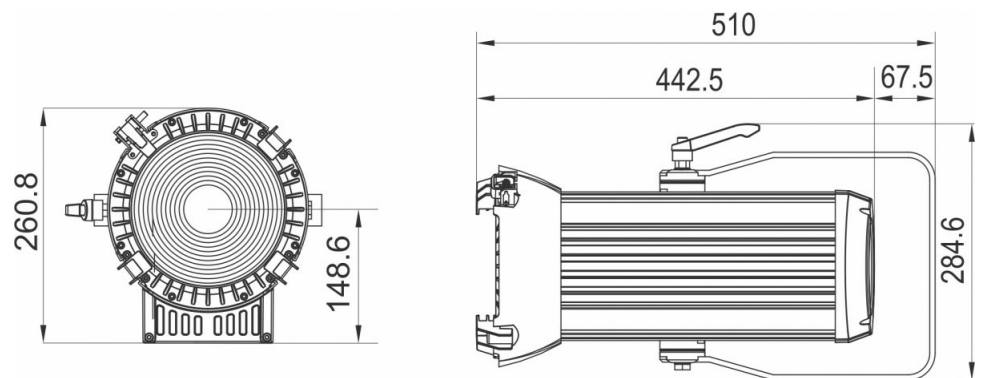

TECHNICAL SPECIFICATIONS

General : Application	Stage & Rental, Theatre
General : Dimensions (cm)	45 x 29 x 26
General : Weight (kg)	7.56
General : Powerinput	AC 100 - 240V, 50/60Hz
General : Energy Label	No
General : Power consumption W	240
General : Color	black
General : Display	OLED
General : Fixation	optional standard clamp
General : IP rating	indoor
Control : manual	Yes
Control : Master/Slave	No
Control : SMART-DMX	No
Control : Standalone	fixed
Control : programmable	No
Control : upgradable software	Yes
Control : maximum DMX channels	19
Light : lamp socket	none
Light : Lux	1428
Light : lamp	LED
Light : min. color temperature (K)	1800
Light : max. color temperature (K)	8000
Light : CRI	90
Light : colors	RGBAL
Light : mix colors	Yes
Light : focus	No
Light : zoom	Motorized
Light : iris	No
Light : frost filter	No
Light : min. beam angle (°)	14
Light : max. beam angle (°)	55
Light : min. refresh rate (kHz)	0.6
Light : max. refresh rate (kHz)	25
Connections : input	3 pin XLR, 5 pin XLR, powercon, rdm
Connections : output	3 pin XLR, 5 pin XLR, powercon, rdm
Brand	BRITEQ
EANCode	5420025660181
Discontinued	No