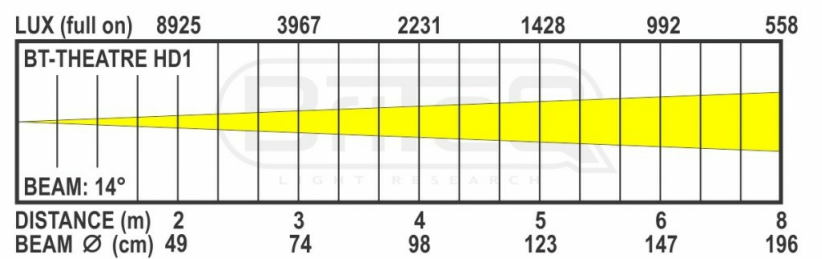

TECHNICAL SPECIFICATIONS

General : Application	Stage & Rental, Theatre
General : Dimensions (cm)	45 x 29 x 26
General : Weight (kg)	7.56
General : Powerinput	AC 100 - 240V, 50/60Hz
General : Energy Label	No
General : Power consumption W	240
General : Color	black
General : Display	OLED
General : Fixation	optional standard clamp
General : IP rating	indoor
Control : manual	Yes
Control : Master/Slave	No
Control : SMART-DMX	No
Control : Standalone	fixed
Control : programmable	No
Control : upgradable software	Yes
Control : maximum DMX channels	19
Light : lamp socket	none
Light : Lux	1428
Light : lamp	LED
Light : min. color temperature (K)	1800
Light : max. color temperature (K)	8000
Light : CRI	90
Light : colors	RGBAL
Light : mix colors	Yes
Light : focus	No
Light : zoom	Motorized
Light : iris	No
Light : frost filter	No
Light : min. beam angle (°)	14
Light : max. beam angle (°)	55
Light : min. refresh rate (kHz)	0.6
Light : max. refresh rate (kHz)	25
Connections : input	3 pin XLR, 5 pin XLR, powercon, rdm
Connections : output	3 pin XLR, 5 pin XLR, powercon, rdm
Brand	BRITEQ
EANCode	5420025660181
Discontinued	No