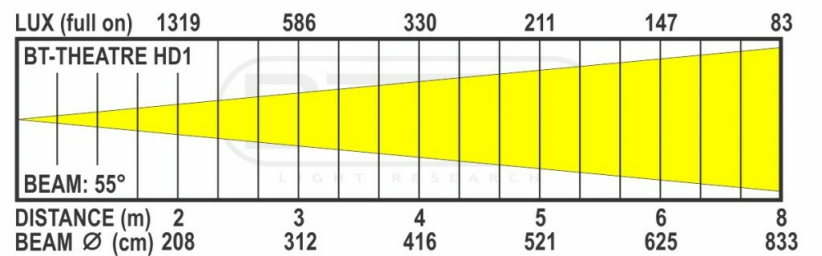

TECHNICAL SPECIFICATIONS

General : Application	Stage & Rental, Theatre
General : Dimensions (cm)	45 x 29 x 26
General : Weight (kg)	7.56
General : Powerinput	AC 100 - 240V, 50/60Hz
General : Energy Label	No
General : Power consumption W	240
General : Color	black
General : Display	OLED
General : Fixation	optional standard clamp
General : IP rating	indoor
Control : manual	Yes
Control : Master/Slave	No
Control : SMART-DMX	No
Control : Standalone	fixed
Control : programmable	No
Control : upgradable software	Yes
Control : maximum DMX channels	19
Light : lamp socket	none
Light : Lux	1428
Light : lamp	LED
Light : min. color temperature (K)	1800
Light : max. color temperature (K)	8000
Light : CRI	90
Light : colors	RGBAL
Light : mix colors	Yes
Light : focus	No
Light : zoom	Motorized
Light : iris	No
Light : frost filter	No
Light : min. beam angle (°)	14
Light : max. beam angle (°)	55
Light : min. refresh rate (kHz)	0.6
Light : max. refresh rate (kHz)	25
Connections : input	3 pin XLR, 5 pin XLR, powercon, rdm
Connections : output	3 pin XLR, 5 pin XLR, powercon, rdm
Brand	BRITEQ
EANCode	5420025660181
Discontinued	No