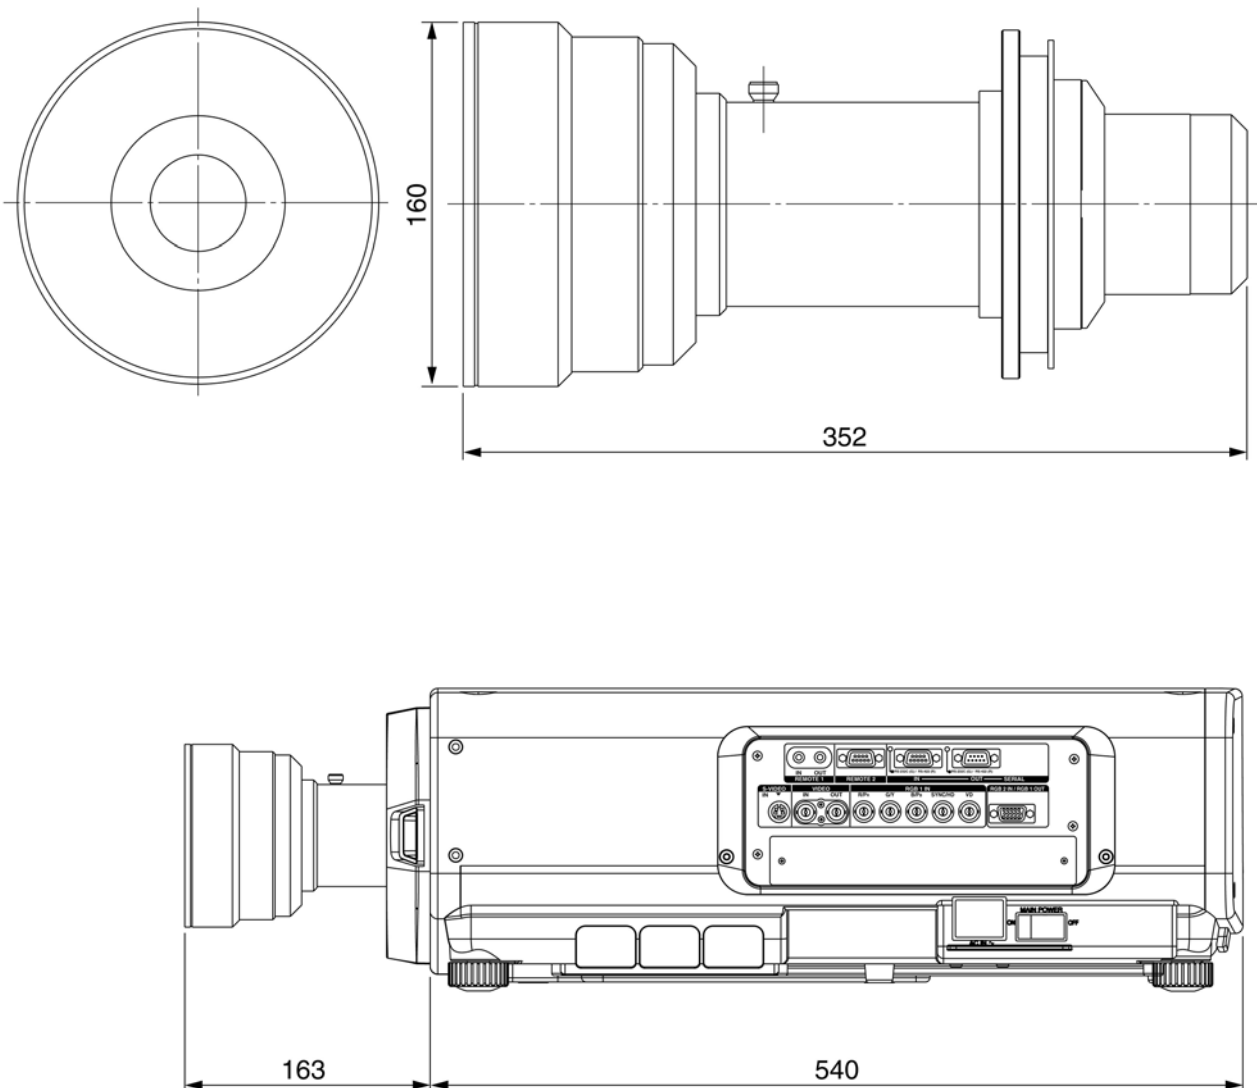

Fixed-Focus Lens (0.8:1)

This fixed-focus short-throw lens is designed for use with the DLP™-based projector, for instance, the PT-D7600.

NOTE: Please use the lens only on the specified Panasonic DLP™-based projector.

Specifications

F value:	2.5
Focal distance:	14.8 mm
Dimensions (W x H x D):	130 x 130 x 352 mm (5-1/8" x 5-1/8" x 13-7/8")
Weight:	6.0 kg (13.2 lbs)

Weights and dimensions shown are approximate.
 Specifications subject to change without notice.
 Digital Light Processing and DLP are trademarks of Texas Instruments.

Dimensions

unit: mm

The illustration shows the lens attached to the DLP projector.

Note: This illustration is not drawn to scale.