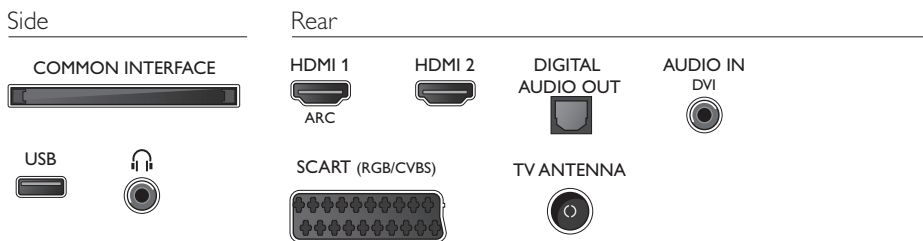

Multimedia Applications

- Video Playback Formats: Containers: AVI, MKV, H264/MPEG-4 AVC, MPEG-1, MPEG-2, MPEG-4, WMV9/VC1

- Subtitles Formats Support: .SML, .SRT, .SSA, .SUB, .TXT, .ASS
- Music Playback Formats: AAC, MP3, WAV, WMA (v2 up to v9.2)
- Picture Playback Formats: JPEG, BMP, GIF, PNG

Supported Display Resolution

- Computer inputs: up to 1920x1080 @ 60Hz
- Video inputs: 24, 25, 30, 50, 60 Hz, up to 1920x1080p

Tuner/Reception/Transmission

- Digital TV: DVB-T/C
- MPEG Support: MPEG2, MPEG4
- Video Playback: NTSC, PAL, SECAM

Power

- Mains power: AC 220 - 240 V 50/60Hz
- Ambient temperature: 5 °C to 35 °C
- Eu Energy Label power: 32 W
- Annual energy consumption: 47 kW h
- Energy Label Class: A+
- Standby power consumption: <0.3W
- Off mode power consumption: 0.5 W
- Power Saving Features: Auto switch-off timer, Eco mode, Picture mute (for radio)

Dimensions

- Box dimensions (W x H x D): 786 x 506 x 131 mm
- Set dimensions (W x H x D): 726 x 439 x 77 mm
- Set dimensions with stand (W x H x D): 726 x 477 x 171 mm
- Product weight: 4.9 kg
- Product weight (+stand): 5 kg
- Weight incl. Packaging: 6.7 kg
- VESA wall mount compatible: 100 x 100 mm

Accessories

- Included accessories: Remote Control, 2 x AAA Batteries, Table top stand, Power cord, Quick start guide, Legal and safety brochure, Warranty Leaflet

Connections

Issue date 2016-08-12

Version: 2.0.1

12 NC: 8670 001 34977
EAN: 87 18863 00759 4

© 2016 Koninklijke Philips N.V.
All Rights reserved.

Specifications are subject to change without notice.
Trademarks are the property of Koninklijke Philips N.V.
or their respective owners.

www.philips.com

* EPG and actual visibility (up to 8 days) is country and operator dependent.

* Energy consumption in kWh per year, based on the power consumption of the television operating 4 hours per day for 365 days. The actual energy consumption will depend on how the television is used.

* The TV supports DVB reception for 'Free to air' broadcast. Specific DVB operators may not be supported. An up to date list can be found in the FAQ section of the Philips support website. For some operators Conditional Access and subscription are required. Contact your operator for more information.

* (Philips) only compatible with specific Philips player device.